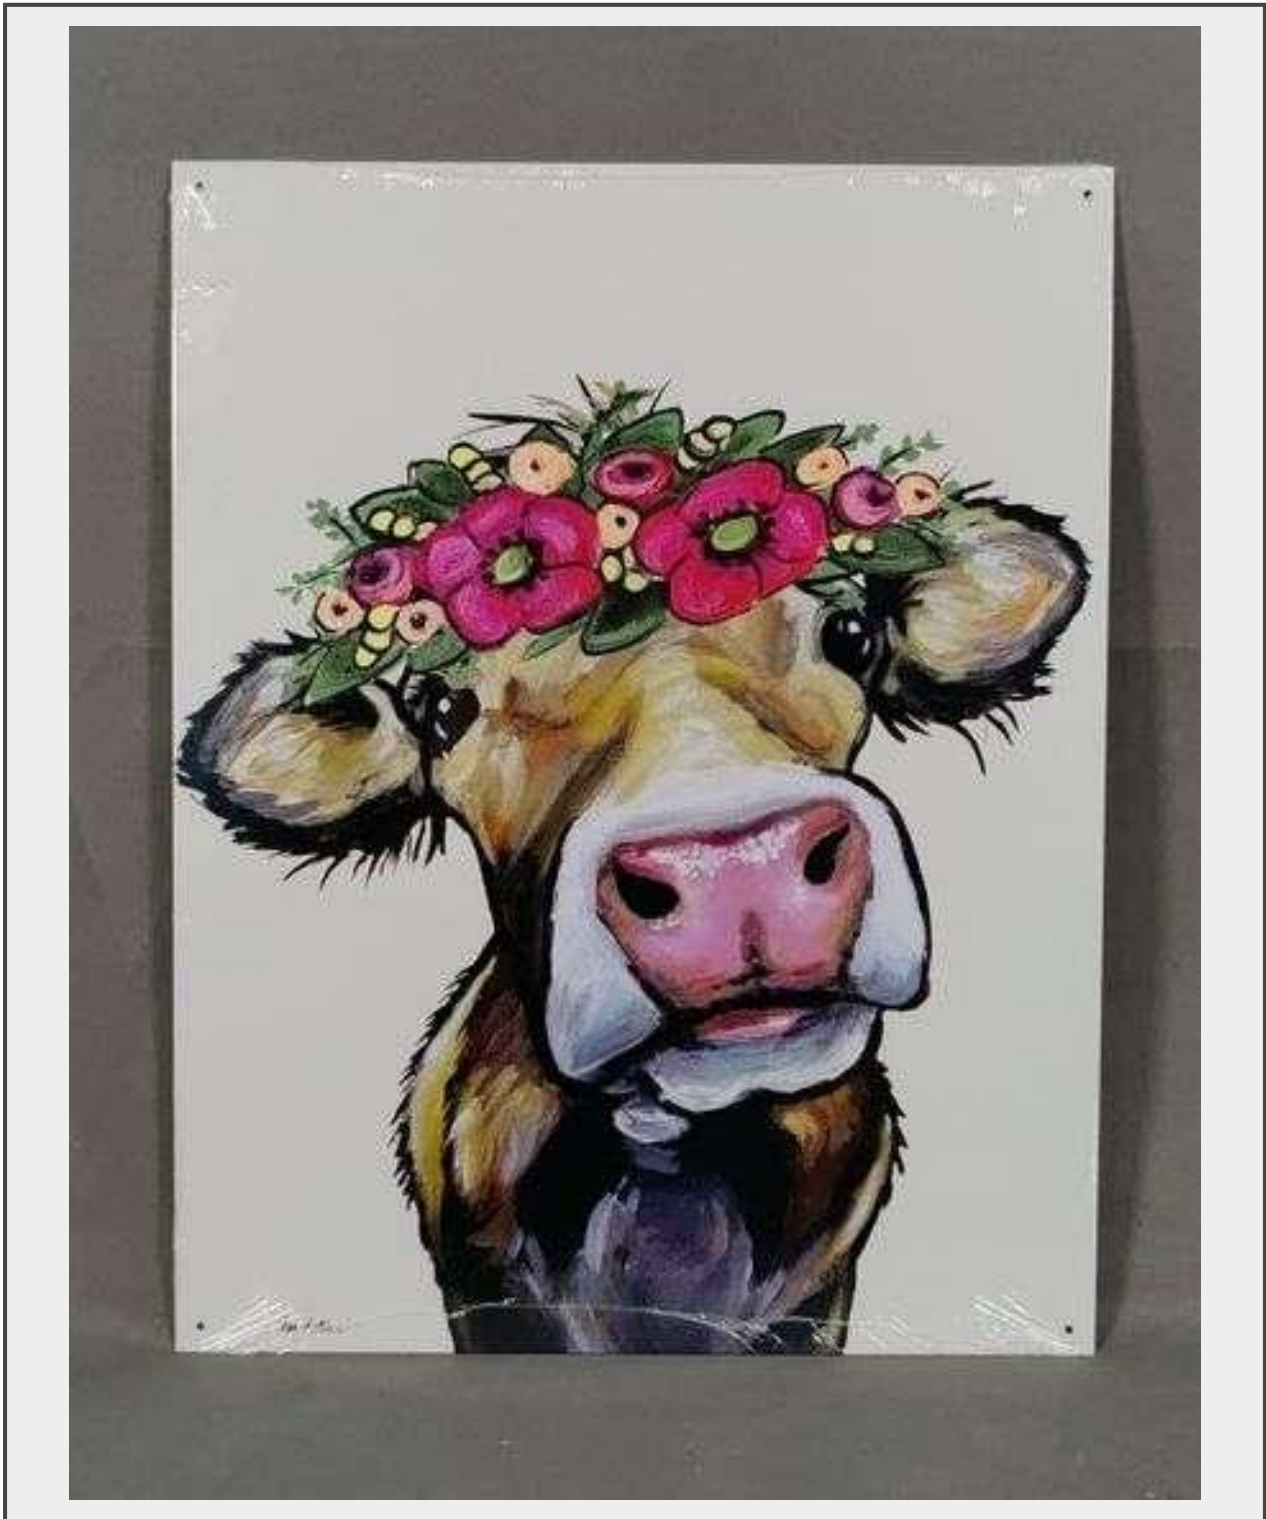

Sale Name: Is It Spring Yet Online Auction

LOT 26 - Cute Bessie Cow Tin Sign. 16"X12.5".

Description

Aren't you just a little bit happier after looking at this sign.

Quantity: 1

<https://www.whitleyauktion.com/>